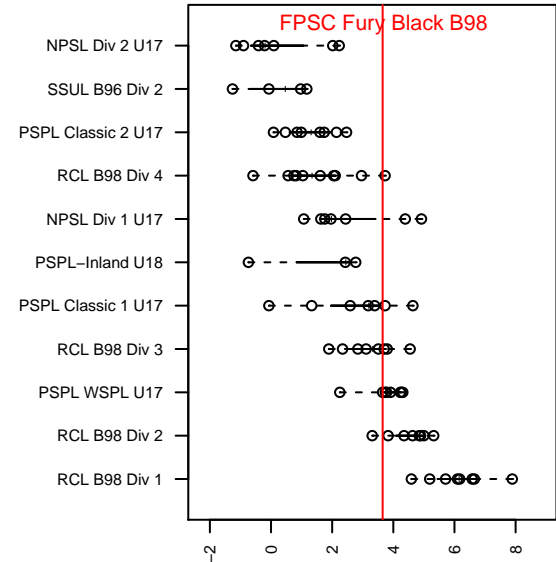

**attack and defense rating
relative to others at age
and all opponents in last 13 months**