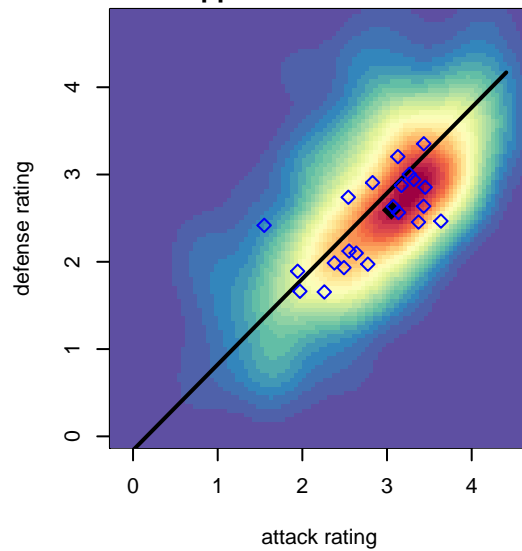

**attack and defense rating
relative to others at age
and all opponents in last 13 months**