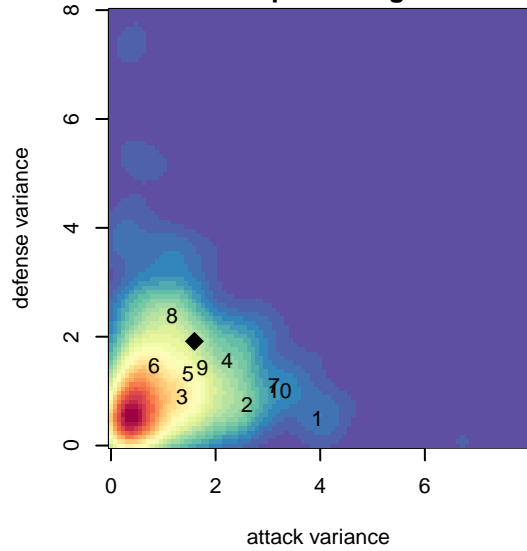

# FPSC Fury Black B98

Franklin Pierce SC  
 Tacoma, WA  
 B98 total strength=1614  
 attack=21.15 defense=13.35  
 fall league = PSPL WSPL U17

alt names used:  
 FPSC Fury98 Black  
 FPSC Fury B98 Black  
 FPSC FURY B98 BLACK (WA)  
 FPSC Fury B98 Black

**FPSC Fury Black B98**  
 Dots are actual minus expected GF (blue circles) and GA (red triangles).  
 Blue line is smoothed change in attack strength. Red is smoothed change in defense strength.

**attack and defense variance (black dot)  
relative to other teams  
and top 10 in region**