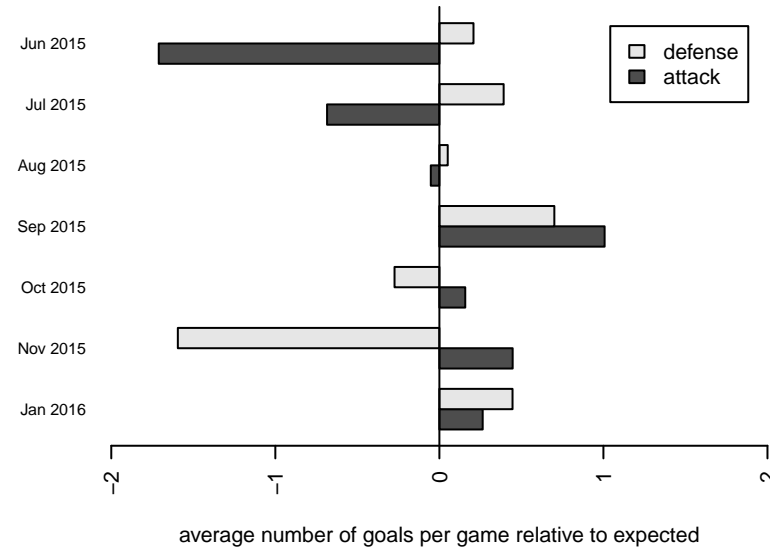

Performance relative to 13 month average