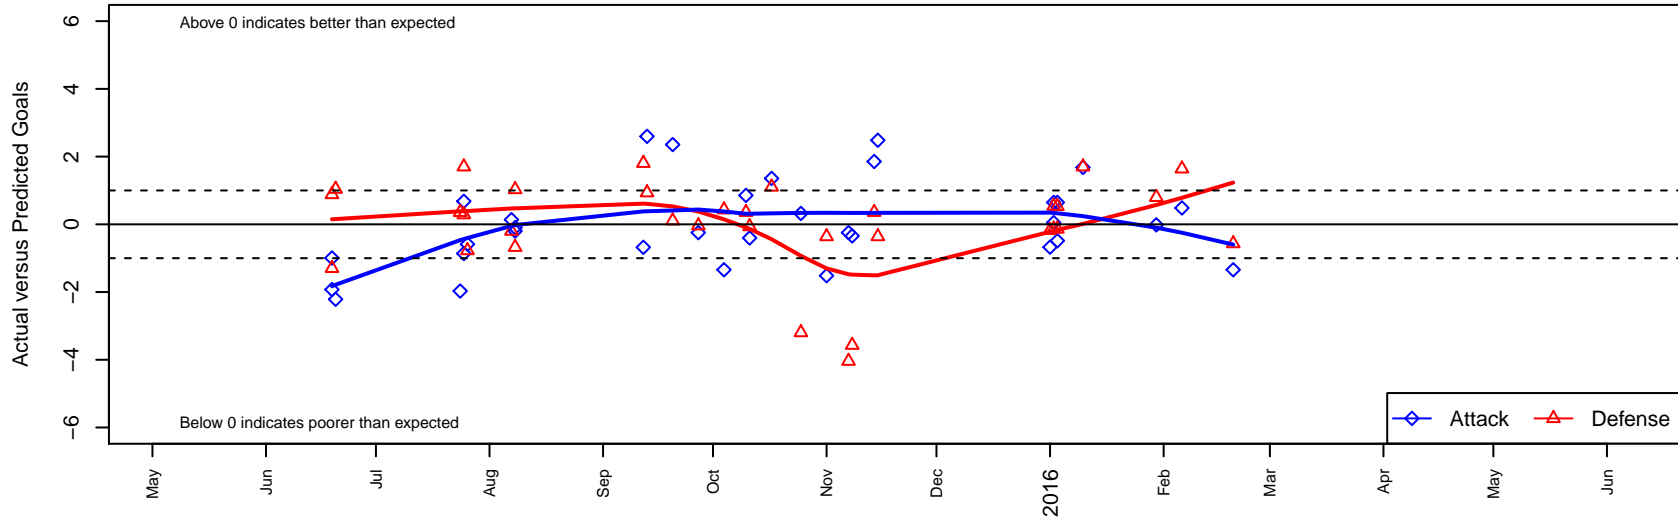

# FPSC Fury Black B98

Franklin Pierce SC  
 Tacoma, WA  
 B98 total strength=1614  
 attack=21.15 defense=13.35  
 fall league = PSPL WSPL U17

alt names used:  
 FPSC Fury98 Black  
 FPSC Fury B98 Black  
 FPSC FURY B98 BLACK (WA)  
 FPSC Fury B98 Black

Venues played:  
 2015 Rainier Challenge Copa U17  
 2015 Crossfire Select BU17-18 Gold  
 2015 Bend Premier Cup U17-U18B GOLD U18  
 2015 PSPL WSPL U17  
 2015 PacNW Winter Classic Premier II U17  
 2015 WA Cup HS Gold U17

**FPSC Fury Black B98**  
 Dots are actual minus expected GF (blue circles) and GA (red triangles).  
 Blue line is smoothed change in attack strength. Red is smoothed change in defense strength.

**attack and defense variance (black dot)  
relative to other teams  
and top 10 in region**